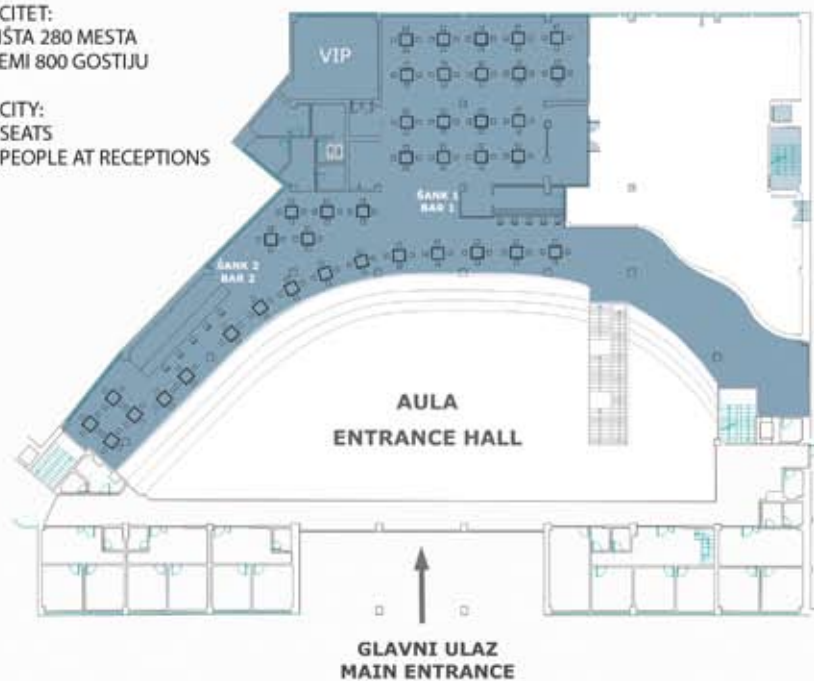

RESTORAN

KAPACITET:

- SEDIŠTA 280 MESTA
- PRIJEMI 800 GOSTIJU

CAPACITY:

- 280 SEATS
- 800 PEOPLE AT RECEPTIONS

RESTAURANT