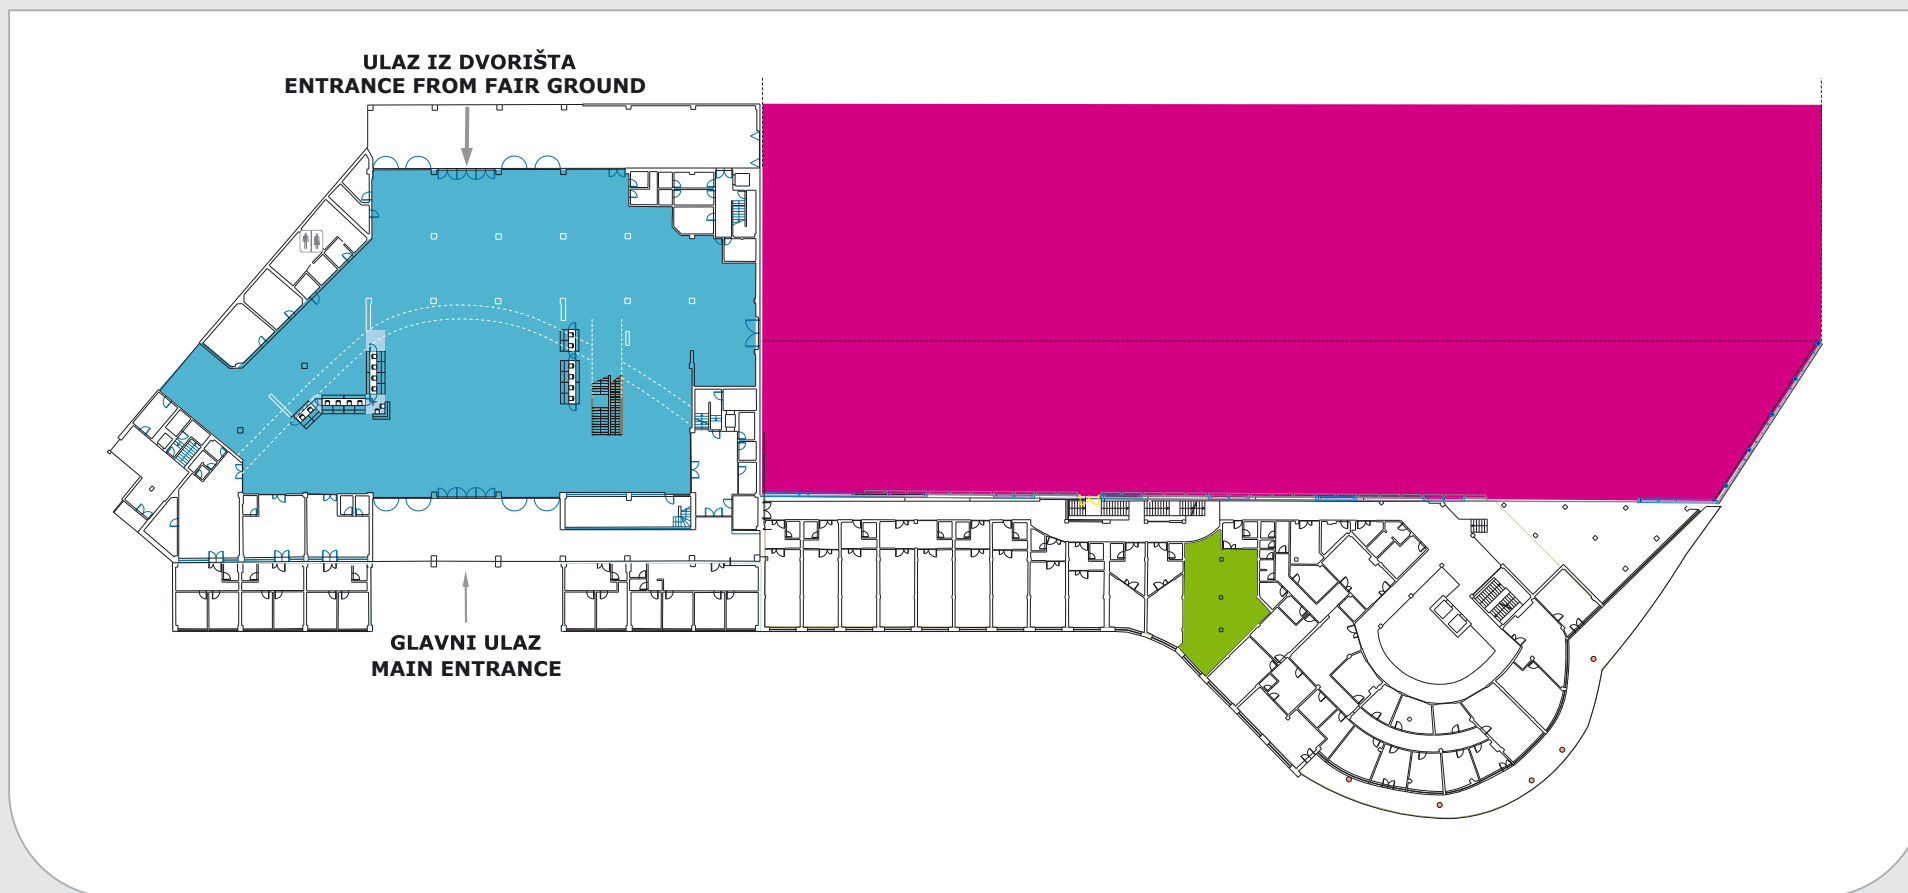

SHEMA KONGRESNOG CENTRA – PRIZEMLJE

CONGRESS CENTRE FLOOR-PLAN – GROUND FLOOR

AULA

ENTRANCE HALL

IZLOŽBENA HALA

EXHIBITION HALL

KANCELARIJE KONGRESNOG CENTRA

CONGRESS CENTRE OFFICES